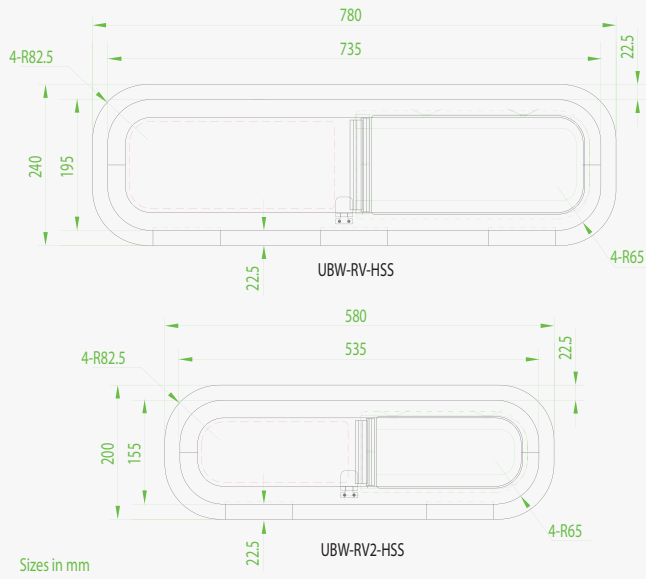

- Fixed : VWT5-RB
- Fixed+wires : VWT5-RB-W
- Dummy : VWT5-RB-B

Tailgate T5

- Fixed : VWT5-TB
- Fixed+wires : VWT5-TB-W
- Fixed+wires+hole : VWT5-TB-WH

Tailgate T6

- Fixed : VWT6-TB
- Fixed+wires : VWT6-TB-W
- Fixed+wires+hole : VWT6-TB-WH

Half Slider - Internal view

Front Half Slider

Rear Half Slider

Flush Slider Design

Slider Design with Fly Screen

Universal Sliders with Fly Screen

We stock windows for...

Citroen Berlino