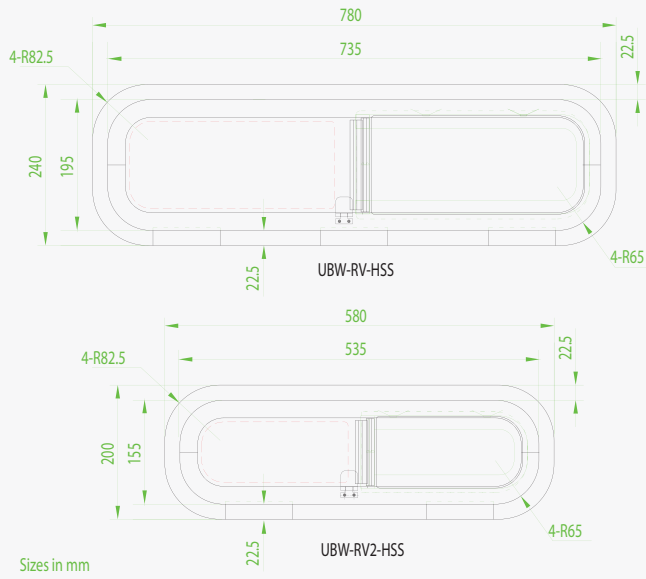

Product Range

Colors

- Green (Clear) - 77% LT
- Privacy - 17% LT

Types of windows

Fixed

Half Slider

Driver's side

Fixed : VWCM-L1
Half Slider : VWCM-L1-HS

Fixed : VWCM-L2

Barn doors

Fixed : VWCM-LB

Fixed : VWCM-RB

Passenger's side

Fixed : VWCM-R2

Fixed : VWCM-R1
Half Slider : VWCM-R1-HS

Universal Sliders with Fly Screen