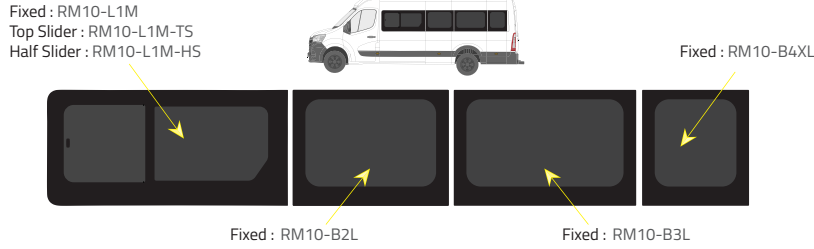

Passenger's side **with** a side loading door

L3 FWD - Long Wheelbase (LWB)

Driver's side **without** a side loading door

Driver's side **with** a side loading door

Passenger's side **with** a side loading door

Product Range

2 of 2

Colors

-  Green (Clear) - 77% LT
-  Privacy - 17% LT

Types of windows

L4 - Long Wheelbase with Long overhang

Driver's side **without** a side loading door

Rear barn doors

Driver's side **with** a side loading door

Universal Sliders

Passenger's side **with** a side loading door

Van lengths

L1

L2

L3 RWD

L3 FWD