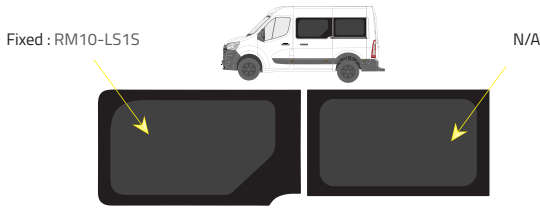

Product Range

1 of 2

Colors

-  Green (Clear) - 77% LT
-  Privacy - 17% LT

Types of windows

Fixed

Top Slider

Half Slider

L1 - Short Wheelbase (SWB)

Driver's side **without** a side loading door

Driver's side **with** a side loading door

Passenger's side **with** a side loading door

L2 - Medium Wheelbase (MWB)

Driver's side **without** a side loading door