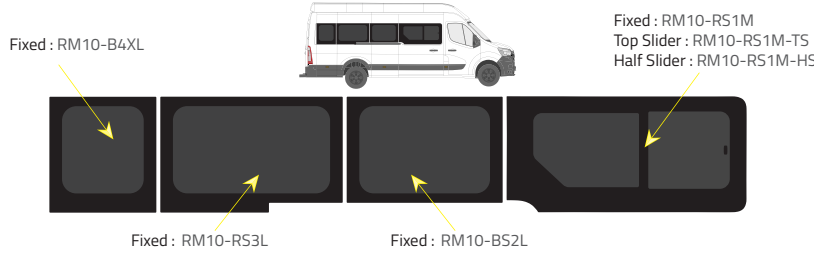

Passenger's side **with** a side loading door

L3 FWD - Long Wheelbase (LWB)

Driver's side **without** a side loading door

Driver's side **with** a side loading door

Passenger's side **with** a side loading door

Product Range

2 of 2

Colors

-  Green (Clear) - 77% LT
-  Privacy - 17% LT

Types of windows

L4 - Long Wheelbase with Long overhang

Driver's side **without** a side loading door

Rear barn doors

Driver's side **with** a side loading door

Universal Sliders

Passenger's side **with** a side loading door

Van lengths

L1

L2

L3 RWD

L3 FWD