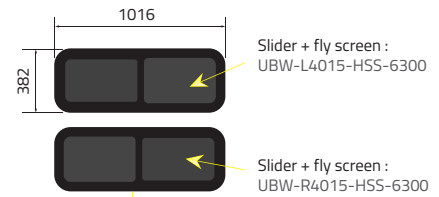

Product Range

2 of 2

Colors

-  Green (Clear) - 77% LT
-  Privacy - 17% LT

Types of windows

L4 - Long Wheelbase with Long overhang

Driver's side **without** a side loading door

Rear barn doors

Driver's side **with** a side loading door

Universal Sliders

Passenger's side **with** a side loading door

Van lengths

L1

L2

L3 RWD

L3 FWD