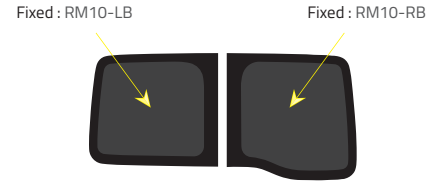

Passenger's side **with** a side loading door

L3 FWD - Long Wheelbase (LWB)

Driver's side **without** a side loading door

Driver's side **with** a side loading door

Passenger's side **with** a side loading door

Product Range

2 of 2

Colors

-  Green (Clear) - 77% LT
-  Privacy - 17% LT

Types of windows

L4 - Long Wheelbase with Long overhang

Driver's side **without** a side loading door

Rear barn doors