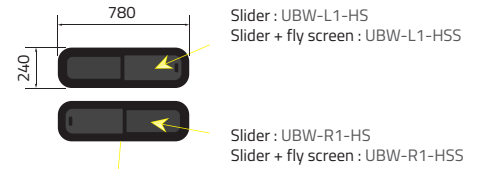

Universal Sliders