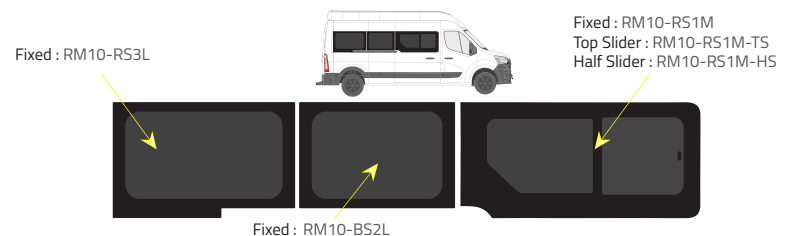

Passenger's side **with** a side loading door

L3 FWD - Long Wheelbase (LWB)

Driver's side **without** a side loading door

Driver's side **with** a side loading door

Passenger's side **with** a side loading door

Product Range

2 of 2

Colors

-  Green (Clear) - 77% LT
-  Privacy - 17% LT

Types of windows

L4 - Long Wheelbase with Long overhang

Driver's side **without** a side loading door

Rear barn doors