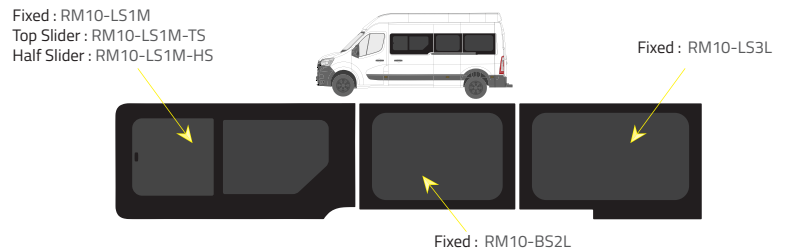

L1 - Short Wheelbase (SWB)

Driver's side **without** a side loading door

Driver's side **with** a side loading door

Passenger's side **with** a side loading door

L2 - Medium Wheelbase (MWB)

Driver's side **without** a side loading door

Passenger's side **with** a side loading door

L3 FWD - Long Wheelbase (LWB)

Driver's side **without** a side loading door

Driver's side **with** a side loading door

Passenger's side **with** a side loading door

Product Range

2 of 2

Colors

-  Green (Clear) - 77% LT
-  Privacy - 17% LT

Types of windows

L4 - Long Wheelbase with Long overhang

Driver's side **without** a side loading door

Rear barn doors