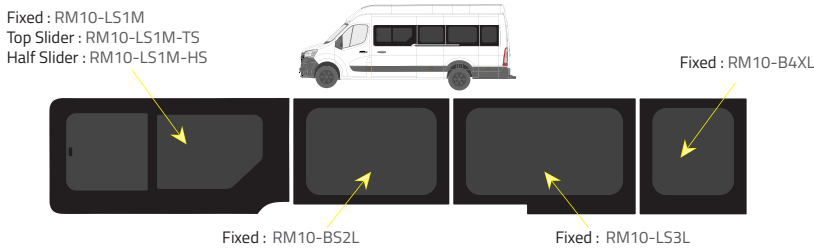

Passenger's side **with** a side loading door

L3 FWD - Long Wheelbase (LWB)

Driver's side **without** a side loading door

Driver's side **with** a side loading door

Passenger's side **with** a side loading door

Product Range

2 of 2

Colors

-  Green (Clear) - 77% LT
-  Privacy - 17% LT

Types of windows

L4 - Long Wheelbase with Long overhang

Driver's side **without** a side loading door

Rear barn doors

Driver's side **with** a side loading door

Universal Sliders

Passenger's side **with** a side loading door

Van lengths

L1

L2

L3 RWD

L3 FWD