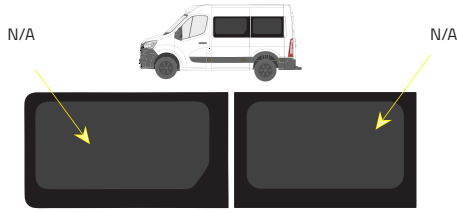

Product Range

1 of 2

Colors

-  Green (Clear) - 77% LT
-  Privacy - 17% LT

Types of windows

Fixed

Top Slider

Half Slider

L1 - Short Wheelbase (SWB)

Driver's side **without** a side loading door

Driver's side **with** a side loading door

Passenger's side **with** a side loading door

L2 - Medium Wheelbase (MWB)

Driver's side **without** a side loading door