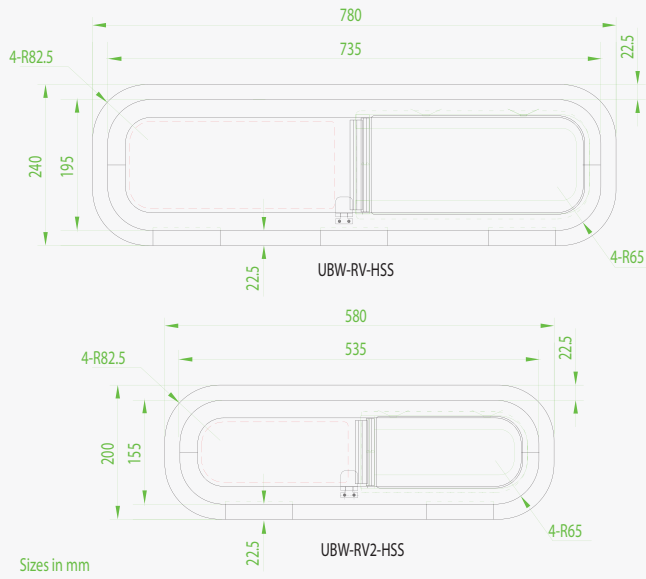

Long (5,140mm)

Driver's side **without** a side loading door

Fixed : MV15-L1
Half Slider : MV15-L1-HS
Half Slider + screen : MV15-L1-HSS

Fixed : MV15-L2L
Dummy : MV15-L2L-B

Driver's side **with** a side loading door

Fixed : MV15-LS1
Half Slider : MV15-L1-HS
Half Slider + screen : MV15-L1-HSS

Fixed : MV15-L2L
Dummy : MV15-L2L-B

Passenger's side **with** a side loading door

Fixed : MV15-R2L
Dummy : MV15-R2L-B

Fixed : MV15-RS1
Half Slider : MV15-R1-HS
Half Slider + screen : MV15-R1-HSS

Barn doors

Fixed : MV15-LB
Fixed+wires : MV15-LB-W

Fixed : MV15-RB
Fixed+wires : MV15-RB-W

Tailgate

Fixed : MV15-TB
Fixed+wires+hole : MV15-TB-WH

Half Slider - Internal view

Slider Design with Fly Screen

Universal Sliders with Fly Screen