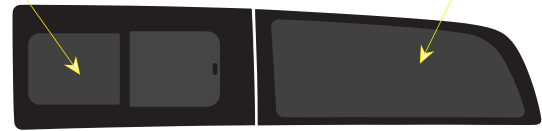

Compact (4,895mm)

Driver's side **without** a side loading door

Fixed : MV15-L1
Half Slider : MV15-L1-HS
Half Slider + screen : MV15-L1-HSS

Fixed : MV15-L2S
Dummy : MV15-L2S-B

Extra Long (5,370mm)

Driver's side **without** a side loading door

Fixed : MV15-L1
Half Slider : MV15-L1-HS
Half Slider + screen : MV15-L1-HSS

Fixed : MV15-L2XL
Dummy : MV15-L2XL-B

Driver's side **with** a side loading door

Fixed : MV15-LS1
Half Slider : MV15-L1-HS
Half Slider + screen : MV15-L1-HSS