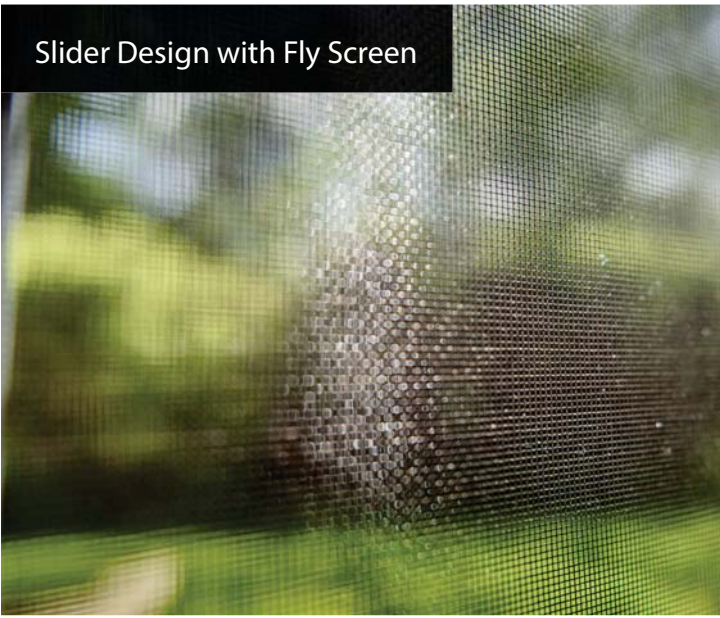

Barn doors

Fixed : MV15-LB
Fixed+wires : MV15-LB-W

Fixed : MV15-RB
Fixed+wires : MV15-RB-W

Tailgate

Fixed : MV15-TB
Fixed+wires+hole : MV15-TB-WH

Half Slider - Internal view

Slider Design with Fly Screen

Universal Sliders with Fly Screen