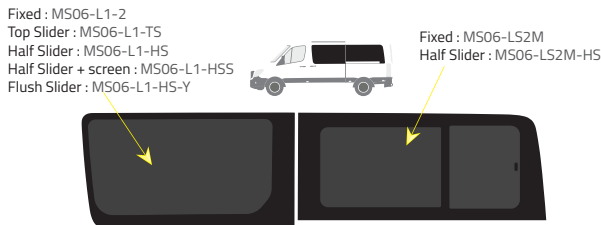

Product Range

Colors

-  Green (Clear) - 77% LT
-  Privacy - 17% LT

Types of windows

Short Wheelbase (SWB) - 3250mm

Driver's side **without** a side loading door

Driver's side **with** a side loading door

Passenger's side **with** a side loading door

Medium Wheelbase (MWB) - 3665mm

Driver's side **without** a side loading door

Driver's side **with** a side loading door

Passenger's side **with** a side loading door

Long Wheelbases (LWB) & Extended (XLWB) - 4325mm