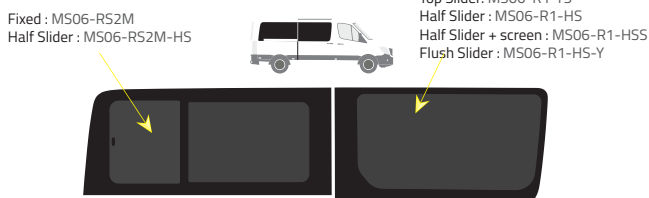

Product Range

Colors

-  Green (Clear) - 77% LT
-  Privacy - 17% LT

Types of windows

Short Wheelbase (SWB) - 3250mm

Driver's side **without** a side loading door

Driver's side **with** a side loading door

Passenger's side **with** a side loading door

Medium Wheelbase (MWB) - 3665mm

Driver's side **without** a side loading door

Driver's side **with** a side loading door

Passenger's side **with** a side loading door

Long Wheelbases (LWB) & Extended (XLWB) - 4325mm

Driver's side **without** a side loading door

Driver's side **with** a side loading door

Passenger's side **with** a side loading door

Rear barn doors

2006 - 2018

2018 - present

Universal Windows

Half Slider - Internal view