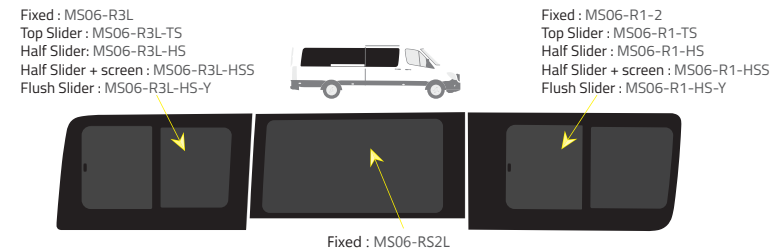

Product Range

Colors

-  Green (Clear) - 77% LT
-  Privacy - 17% LT

Types of windows

Short Wheelbase (SWB) - 3250mm

Driver's side **without** a side loading door

Driver's side **with** a side loading door

Passenger's side **with** a side loading door

Medium Wheelbase (MWB) - 3665mm

Driver's side **without** a side loading door

Driver's side **with** a side loading door

Passenger's side **with** a side loading door

Long Wheelbases (LWB) & Extended (XLWB) - 4325mm

Driver's side **without** a side loading door

Driver's side **with** a side loading door

Passenger's side **with** a side loading door

Rear barn doors

2006 - 2018

2018 - present

Universal Windows

Half Slider - Internal view