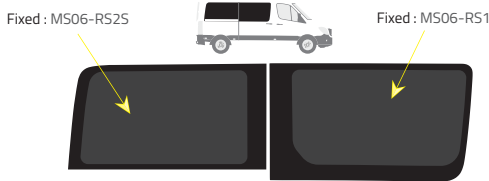

Product Range

Colors

-  Green (Clear) - 77% LT
-  Privacy - 17% LT

Types of windows

Short Wheelbase (SWB) - 3250mm

Driver's side **without** a side loading door

Driver's side **with** a side loading door

Passenger's side **with** a side loading door

Medium Wheelbase (MWB) - 3665mm

Driver's side **without** a side loading door

Driver's side **with** a side loading door

Passenger's side **with** a side loading door

Long Wheelbases (LWB) & Extended (XLWB) - 4325mm