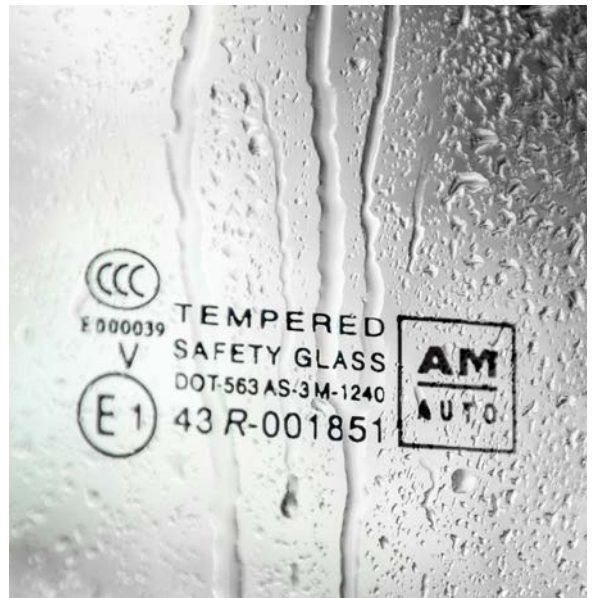

Half Slider

Top Slider

Slider Design with Fly Screen

Flush Slider Design

Universal Sliders with Fly Screen

We stock windows for...

Citroen Berlino

2007 - present