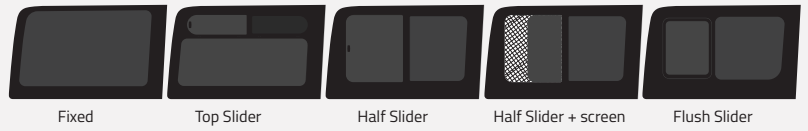

Product Range

Colors

-  Green (Clear) - 77% LT
-  Privacy - 17% LT

Types of windows

Short Wheelbase (SWB) - 3250mm

Driver's side **without** a side loading door

Driver's side **with** a side loading door

Passenger's side **with** a side loading door