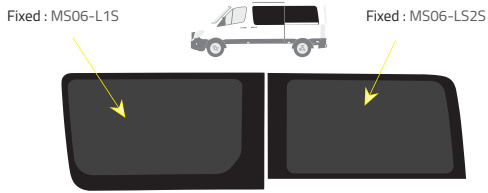

Product Range

Colors

-  Green (Clear) - 77% LT
-  Privacy - 17% LT

Types of windows

Short Wheelbase (SWB) - 3250mm

Driver's side **without** a side loading door

Driver's side **with** a side loading door

Passenger's side **with** a side loading door

Medium Wheelbase (MWB) - 3665mm

Driver's side **without** a side loading door

Driver's side **with** a side loading door

Passenger's side **with** a side loading door

Long Wheelbases (LWB) & Extended (XLWB) - 4325mm