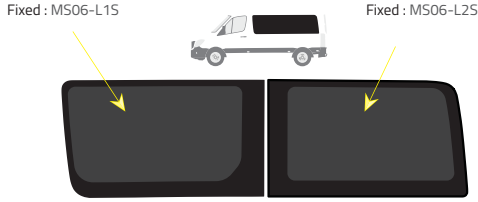

Product Range

Colors

-  Green (Clear) - 77% LT
-  Privacy - 17% LT

Types of windows

Short Wheelbase (SWB) - 3250mm

Driver's side **without** a side loading door

Driver's side **with** a side loading door

Passenger's side **with** a side loading door

Medium Wheelbase (MWB) - 3665mm

Driver's side **without** a side loading door

Driver's side **with** a side loading door

Passenger's side **with** a side loading door

Long Wheelbases (LWB) & Extended (XLWB) - 4325mm