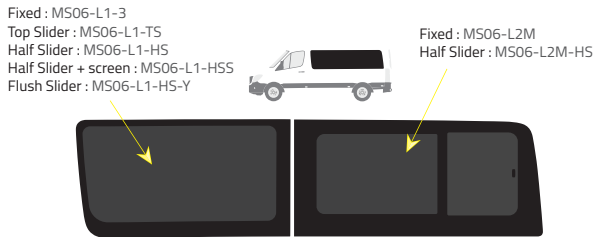

Product Range

Colors

-  Green (Clear) - 77% LT
-  Privacy - 17% LT

Types of windows

Short Wheelbase (SWB) - 3250mm

Driver's side **without** a side loading door

Driver's side **with** a side loading door

Passenger's side **with** a side loading door

Medium Wheelbase (MWB) - 3665mm

Driver's side **without** a side loading door

Driver's side **with** a side loading door

Passenger's side **with** a side loading door

Long Wheelbases (LWB) & Extended (XLWB) - 4325mm