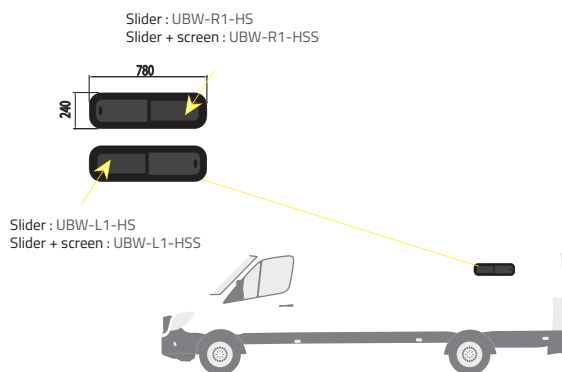

Medium Wheelbase (MWB) - 3665mm

Driver's side **without** a side loading door

Driver's side **with** a side loading door

Passenger's side **with** a side loading door

Long Wheelbases (LWB) & Extended (XLWB) - 4325mm

Driver's side **without** a side loading door

Driver's side **with** a side loading door

Passenger's side **with** a side loading door

Rear barn doors

2006 - 2018

2018 - present

Universal Windows

Half Slider - Internal view