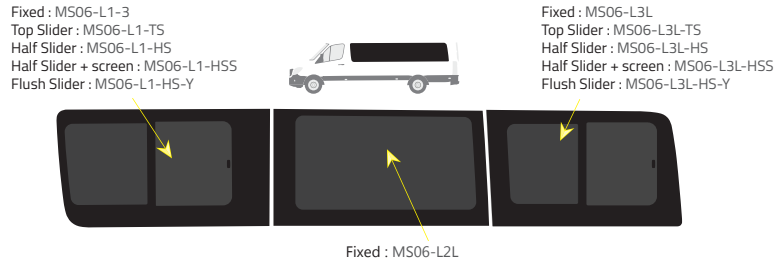

Product Range

Colors

-  Green (Clear) - 77% LT
-  Privacy - 17% LT

Types of windows

Short Wheelbase (SWB) - 3250mm

Driver's side **without** a side loading door

Driver's side **with** a side loading door

Passenger's side **with** a side loading door

Medium Wheelbase (MWB) - 3665mm

Driver's side **without** a side loading door

Driver's side **with** a side loading door

Passenger's side **with** a side loading door

Long Wheelbases (LWB) & Extended (XLWB) - 4325mm

Driver's side **without** a side loading door

Driver's side **with** a side loading door

Passenger's side **with** a side loading door

Rear barn doors

2006 - 2018

2018 - present

Universal Windows

Half Slider - Internal view