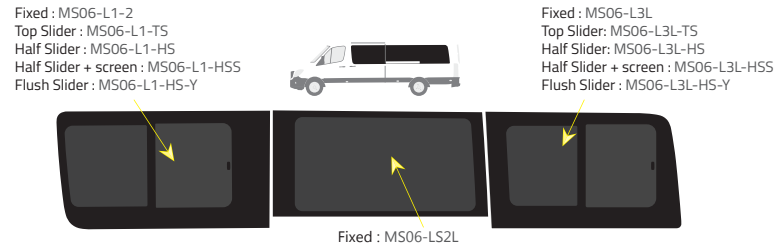

Product Range

Colors

-  Green (Clear) - 77% LT
-  Privacy - 17% LT

Types of windows

Short Wheelbase (SWB) - 3250mm

Driver's side **without** a side loading door

Driver's side **with** a side loading door

Passenger's side **with** a side loading door

Medium Wheelbase (MWB) - 3665mm

Driver's side **without** a side loading door

Driver's side **with** a side loading door

Passenger's side **with** a side loading door

Long Wheelbases (LWB) & Extended (XLWB) - 4325mm

Driver's side **without** a side loading door

Driver's side **with** a side loading door

Passenger's side **with** a side loading door

Rear barn doors

2006 - 2018

2018 - present

Universal Windows

Half Slider - Internal view