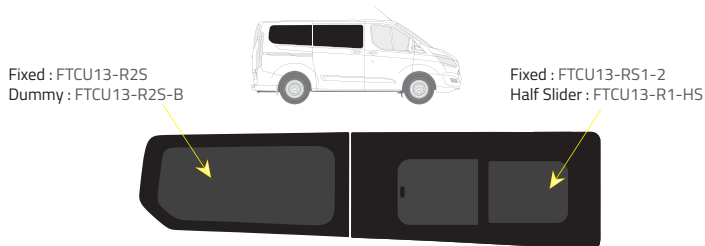

Product Range

Colors

-  Green (Clear) - 77% LT
-  Privacy - 17% LT

Types of windows

L1 - Short Wheelbase

Driver's side **without** a side loading door

L2 - Long Wheelbase

Driver's side **without** a side loading door

Driver's side **with** a side loading door

Driver's side **with** a side loading door

Passenger's side **with** a side loading door

Passenger's side **with** a side loading door

Barn doors

Tailgate

Half Slider - Internal view