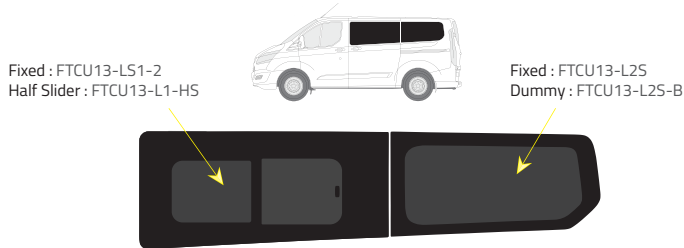

Product Range

Colors

-  Green (Clear) - 77% LT
-  Privacy - 17% LT

Types of windows

L1 - Short Wheelbase

Driver's side **without** a side loading door

L2 - Long Wheelbase

Driver's side **without** a side loading door

Driver's side **with** a side loading door

Driver's side **with** a side loading door

Passenger's side **with** a side loading door

Passenger's side **with** a side loading door

Barn doors

Tailgate

Half Slider - Internal view