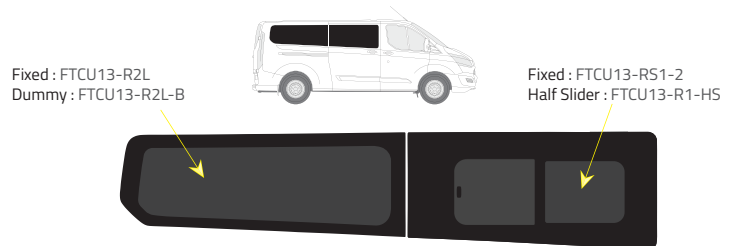

Product Range

Colors

-  Green (Clear) - 77% LT
-  Privacy - 17% LT

Types of windows

L1 - Short Wheelbase

Driver's side **without** a side loading door

L2 - Long Wheelbase

Driver's side **without** a side loading door

Driver's side **with** a side loading door

Driver's side **with** a side loading door

Passenger's side **with** a side loading door

Passenger's side **with** a side loading door

Barn doors

Tailgate

Half Slider - Internal view