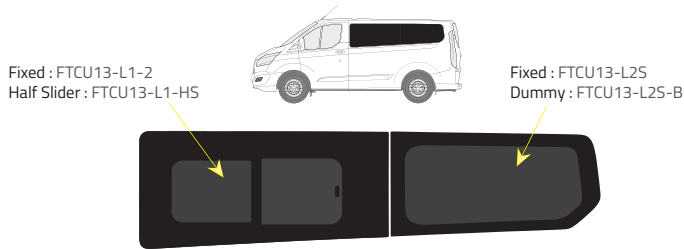

Product Range

Colors

-  Green (Clear) - 77% LT
-  Privacy - 17% LT

Types of windows

L1 - Short Wheelbase

Driver's side **without** a side loading door

L2 - Long Wheelbase

Driver's side **without** a side loading door

Driver's side **with** a side loading door

Driver's side **with** a side loading door

Passenger's side **with** a side loading door

Passenger's side **with** a side loading door

Barn doors

Tailgate

Half Slider - Internal view