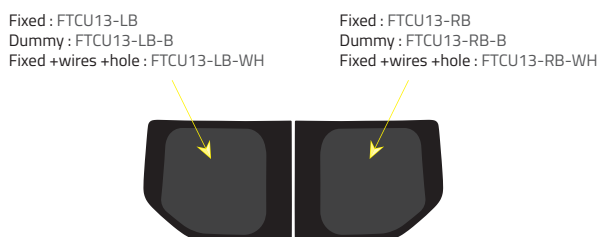

Product Range

Colors

-  Green (Clear) - 77% LT
-  Privacy - 17% LT

Types of windows

L1 - Short Wheelbase

Driver's side **without** a side loading door

L2 - Long Wheelbase

Driver's side **without** a side loading door

Driver's side **with** a side loading door

Driver's side **with** a side loading door

Passenger's side **with** a side loading door

Passenger's side **with** a side loading door

Barn doors

Tailgate

Half Slider - Internal view