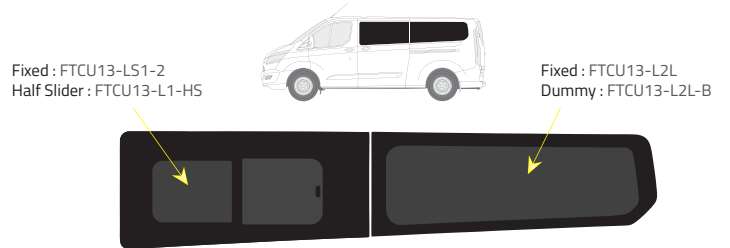

Product Range

Colors

-  Green (Clear) - 77% LT
-  Privacy - 17% LT

Types of windows

L1 - Short Wheelbase

Driver's side **without** a side loading door

L2 - Long Wheelbase

Driver's side **without** a side loading door

Driver's side **with** a side loading door

Driver's side **with** a side loading door

Passenger's side **with** a side loading door

Passenger's side **with** a side loading door

Barn doors

Tailgate

Half Slider - Internal view