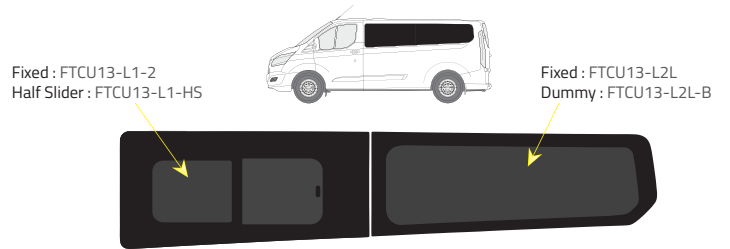

Product Range

Colors

-  Green (Clear) - 77% LT
-  Privacy - 17% LT

Types of windows

L1 - Short Wheelbase

Driver's side **without** a side loading door

L2 - Long Wheelbase

Driver's side **without** a side loading door

Driver's side **with** a side loading door

Driver's side **with** a side loading door

Passenger's side **with** a side loading door

Passenger's side **with** a side loading door

Barn doors

Tailgate

Half Slider - Internal view