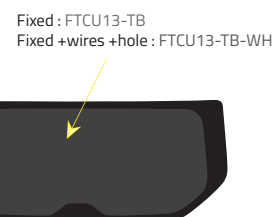

Product Range

Colors

-  Green (Clear) - 77% LT
-  Privacy - 17% LT

Types of windows

L1 - Short Wheelbase

Driver's side **without** a side loading door

L2 - Long Wheelbase

Driver's side **without** a side loading door

Driver's side **with** a side loading door

Driver's side **with** a side loading door

Passenger's side **with** a side loading door

Passenger's side **with** a side loading door

Barn doors

Tailgate

Half Slider - Internal view