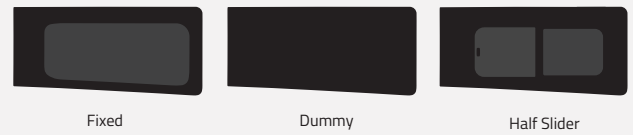

Product Range

Colors

-  Green (Clear) - 77% LT
-  Privacy - 17% LT

Types of windows

L1 - Short Wheelbase

Driver's side **without** a side loading door

L2 - Long Wheelbase

Driver's side **without** a side loading door

Driver's side **with** a side loading door

Driver's side **with** a side loading door

Passenger's side **with** a side loading door

Passenger's side **with** a side loading door

Barn doors

Tailgate

Half Slider - Internal view