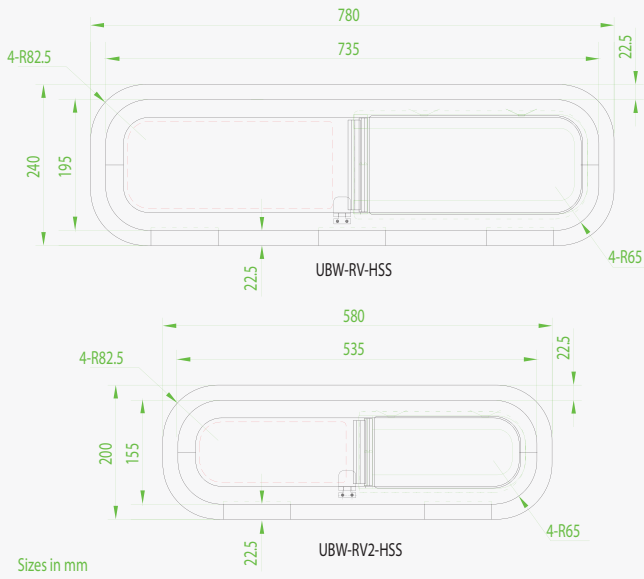

Universal Sliders with Fly Screen