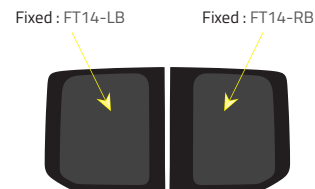

Product Range

Colors

-  Green (Clear) - 77% LT
-  Privacy - 17% LT

Types of windows

L2 - Medium Wheelbase (MWB)

Driver's side **without** a side loading door

Driver's side **with** a side loading door

Passenger's side **with** a side loading door

L3 - Long Wheelbase (LWB)

Driver's side **without** a side loading door

Driver's side **with** a side loading door

Passenger's side **with** a side loading door

L4 - Extended Wheelbase (XLWB)

Driver's side **without** a side loading door

Driver's side **with** a side loading door

Passenger's side **with** a side loading door

Barn doors

Universal Windows

Slider Design with Fly Screen

Universal Sliders with Fly Screen

We stock windows for...

Citroen Berlino