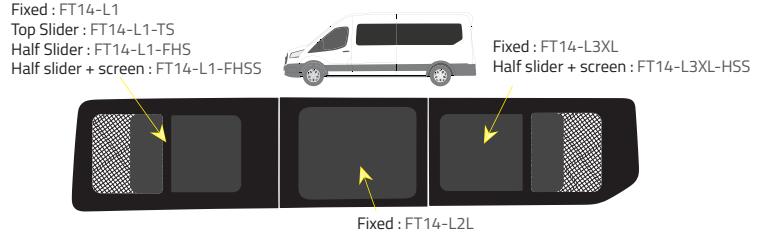

Product Range

Colors

-  Green (Clear) - 77% LT
-  Privacy - 17% LT

Types of windows

L2 - Medium Wheelbase (MWB)

Driver's side **without** a side loading door

Driver's side **with** a side loading door

Passenger's side **with** a side loading door

L3 - Long Wheelbase (LWB)

Driver's side **without** a side loading door

Driver's side **with** a side loading door

Passenger's side **with** a side loading door

L4 - Extended Wheelbase (XLWB)

Driver's side **without** a side loading door

Driver's side **with** a side loading door

Passenger's side **with** a side loading door

Barn doors

Universal Windows

Slider Design with Fly Screen

Universal Sliders with Fly Screen

We stock windows for...

Citroen Berlino