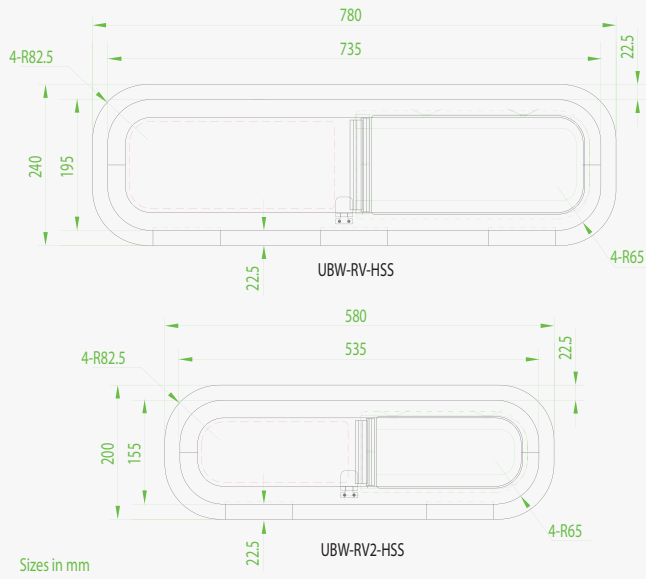

L3 - Long Wheelbase (LWB)

Driver's side **without** a side loading door

Driver's side **with** a side loading door

Passenger's side **with** a side loading door

L4 - Extended Wheelbase (XLWB)

Driver's side **without** a side loading door

Driver's side **with** a side loading door

Passenger's side **with** a side loading door

Barn doors

Universal Windows

Slider Design with Fly Screen

Universal Sliders with Fly Screen

We stock windows for...

Citroen Berlino