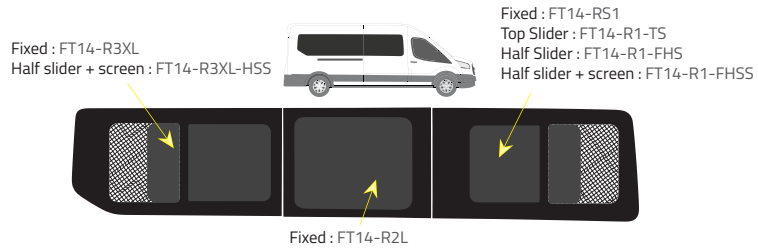

Product Range

Colors

-  Green (Clear) - 77% LT
-  Privacy - 17% LT

Types of windows

L2 - Medium Wheelbase (MWB)

Driver's side **without** a side loading door

Driver's side **with** a side loading door

Passenger's side **with** a side loading door

L3 - Long Wheelbase (LWB)

Driver's side **without** a side loading door

Driver's side **with** a side loading door

Passenger's side **with** a side loading door

L4 - Extended Wheelbase (XLWB)

Driver's side **without** a side loading door

Driver's side **with** a side loading door

Passenger's side **with** a side loading door

Barn doors

Universal Windows

Slider Design with Fly Screen

Universal Sliders with Fly Screen

We stock windows for...

Citroen Berlino