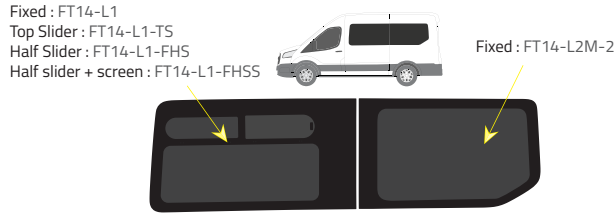

Product Range

Colors

-  Green (Clear) - 77% LT
-  Privacy - 17% LT

Types of windows

L2 - Medium Wheelbase (MWB)

Driver's side **without** a side loading door

Driver's side **with** a side loading door

Passenger's side **with** a side loading door

L3 - Long Wheelbase (LWB)

Driver's side **without** a side loading door

Driver's side **with** a side loading door

Passenger's side **with** a side loading door

L4 - Extended Wheelbase (XLWB)

Driver's side **without** a side loading door