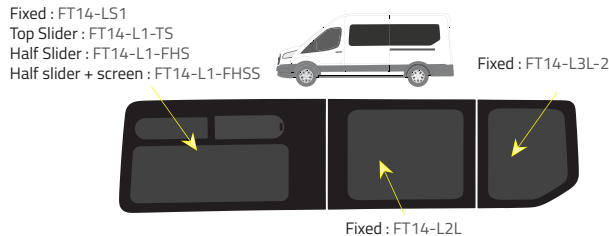

Product Range

Colors

-  Green (Clear) - 77% LT
-  Privacy - 17% LT

Types of windows

L2 - Medium Wheelbase (MWB)

Driver's side **without** a side loading door

Driver's side **with** a side loading door

Passenger's side **with** a side loading door

L3 - Long Wheelbase (LWB)

Driver's side **without** a side loading door

Driver's side **with** a side loading door

Passenger's side **with** a side loading door

L4 - Extended Wheelbase (XLWB)

Driver's side **without** a side loading door