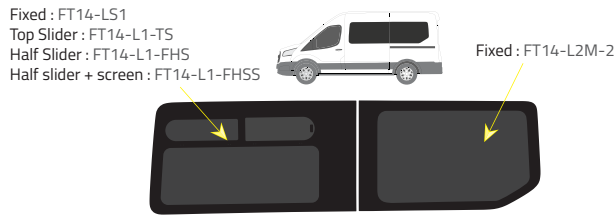

Product Range

Colors

-  Green (Clear) - 77% LT
-  Privacy - 17% LT

Types of windows

L2 - Medium Wheelbase (MWB)

Driver's side **without** a side loading door

Driver's side **with** a side loading door

Passenger's side **with** a side loading door

L3 - Long Wheelbase (LWB)

Driver's side **without** a side loading door

Driver's side **with** a side loading door

Passenger's side **with** a side loading door

L4 - Extended Wheelbase (XLWB)

Driver's side **without** a side loading door