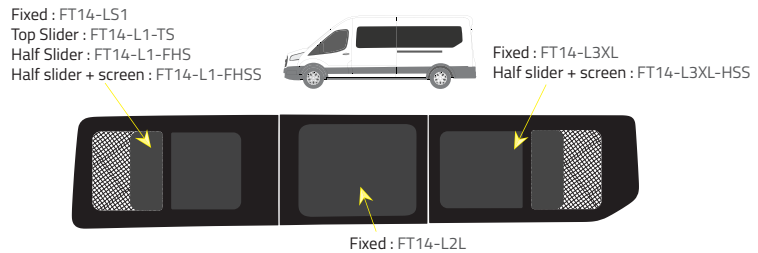

Product Range

Colors

-  Green (Clear) - 77% LT
-  Privacy - 17% LT

Types of windows

L2 - Medium Wheelbase (MWB)

Driver's side **without** a side loading door

Driver's side **with** a side loading door

Passenger's side **with** a side loading door

L3 - Long Wheelbase (LWB)

Driver's side **without** a side loading door

Driver's side **with** a side loading door

Passenger's side **with** a side loading door

L4 - Extended Wheelbase (XLWB)

Driver's side **without** a side loading door

Driver's side **with** a side loading door

Passenger's side **with** a side loading door

Barn doors

Universal Windows

Slider Design with Fly Screen

Universal Sliders with Fly Screen

We stock windows for...

Citroen Berlino