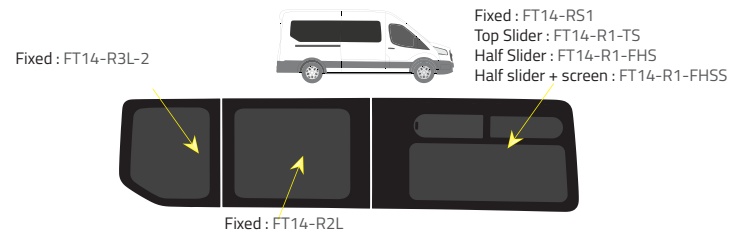

Product Range

Colors

-  Green (Clear) - 77% LT
-  Privacy - 17% LT

Types of windows

L2 - Medium Wheelbase (MWB)

Driver's side **without** a side loading door

Driver's side **with** a side loading door

Passenger's side **with** a side loading door

L3 - Long Wheelbase (LWB)

Driver's side **without** a side loading door

Driver's side **with** a side loading door

Passenger's side **with** a side loading door

L4 - Extended Wheelbase (XLWB)

Driver's side **without** a side loading door

Driver's side **with** a side loading door

Passenger's side **with** a side loading door

Barn doors

Universal Windows

Slider Design with Fly Screen

Universal Sliders with Fly Screen

We stock windows for...

Citroen Berlino