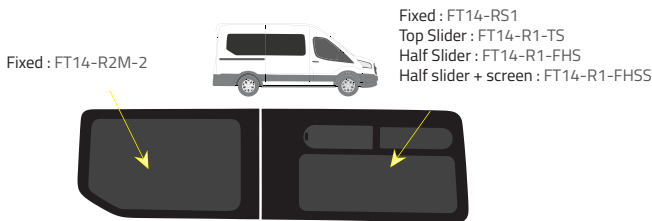

Product Range

Colors

-  Green (Clear) - 77% LT
-  Privacy - 17% LT

Types of windows

L2 - Medium Wheelbase (MWB)

Driver's side **without** a side loading door

Driver's side **with** a side loading door

Passenger's side **with** a side loading door

L3 - Long Wheelbase (LWB)

Driver's side **without** a side loading door

Driver's side **with** a side loading door

Passenger's side **with** a side loading door

L4 - Extended Wheelbase (XLWB)

Driver's side **without** a side loading door