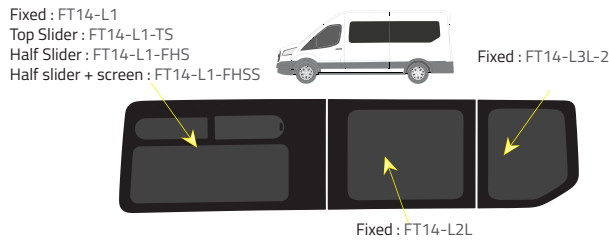

Product Range

Colors

-  Green (Clear) - 77% LT
-  Privacy - 17% LT

Types of windows

L2 - Medium Wheelbase (MWB)

Driver's side **without** a side loading door

Driver's side **with** a side loading door

Passenger's side **with** a side loading door

L3 - Long Wheelbase (LWB)

Driver's side **without** a side loading door

Driver's side **with** a side loading door

Passenger's side **with** a side loading door

L4 - Extended Wheelbase (XLWB)

Driver's side **without** a side loading door