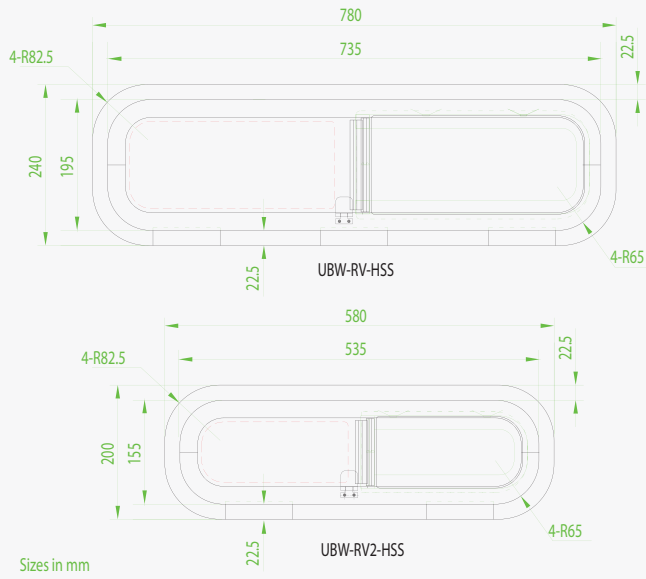

Driver's side **with** a side loading door

Passenger's side **with** a side loading door

Universal Sliders with Fly Screen

We stock windows for...

Citroen Berlino

2007 - present

Citroen Jumpy

1995 - 2007 / 2007 - 2016 / 2017 - present