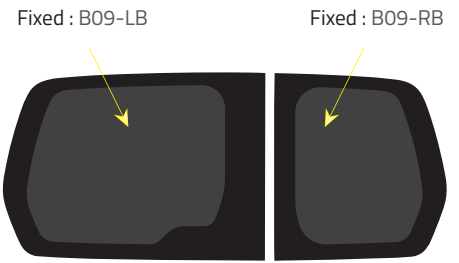

Product Range

Colors

- Green (Clear) - 77% LT
- Privacy - 17% LT

Types of windows

Fixed

Half Slider

Driver's side **without** a side loading door

Barn doors