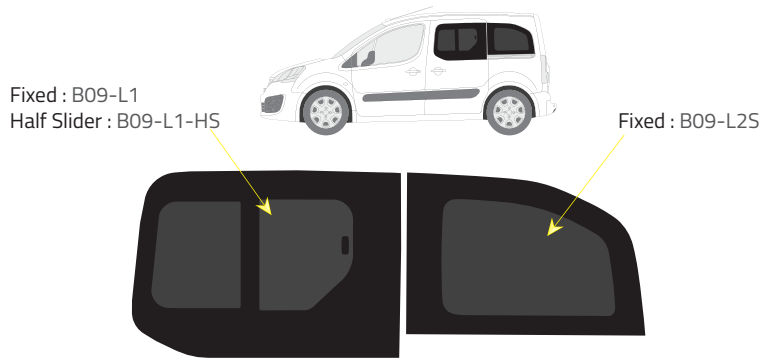

Product Range

Colors

- Green (Clear) - 77% LT
- Privacy - 17% LT

Types of windows

Fixed

Half Slider

Driver's side **without** a side loading door

Barn doors

Driver's side **with** a side loading door

Passenger's side **with** a side loading door

Universal Sliders with Fly Screen

We stock windows for...

Citroen Berlino

2007 - present

Citroen Jumpy

1995 - 2007 / 2007 - 2016 / 2017 - present