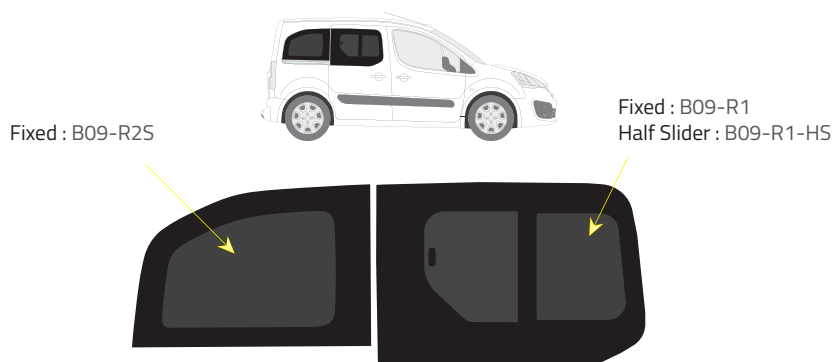

Product Range

Colors

- Green (Clear) - 77% LT
- Privacy - 17% LT

Types of windows

Fixed

Half Slider

Driver's side **without** a side loading door

Barn doors

Driver's side **with** a side loading door

Passenger's side **with** a side loading door

Universal Sliders with Fly Screen

We stock windows for...

Citroen Berlino

2007 - present

Citroen Jumpy

1995 - 2007 / 2007 - 2016 / 2017 - present