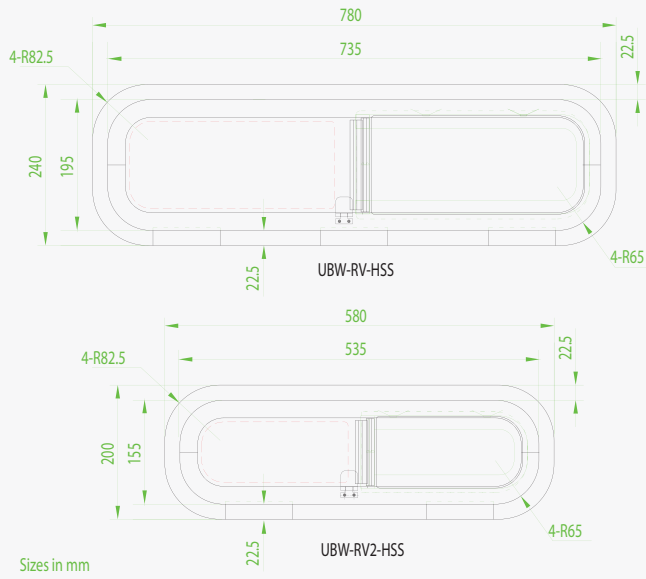

Product Range

Colors

- Green (Clear) - 77% LT
- Privacy - 17% LT

Types of windows

Fixed

Half Slider

Driver's side **without** a side loading door

Fixed : B09-L1
Half Slider : B09-L1-HS

Fixed : B09-L2

Barn doors

Fixed : B09-LB

Fixed : B09-RB

Driver's side **with** a side loading door

Fixed : B09-L1
Half Slider : B09-L1-HS

Fixed : B09-L2S

Passenger's side **with** a side loading door

Fixed : B09-R2S

Fixed : B09-R1
Half Slider : B09-R1-HS

Universal Sliders with Fly Screen

We stock windows for...

Citroen Berlino

2007 - present

Citroen Jumpy

1995 - 2007 / 2007 - 2016 / 2017 - present